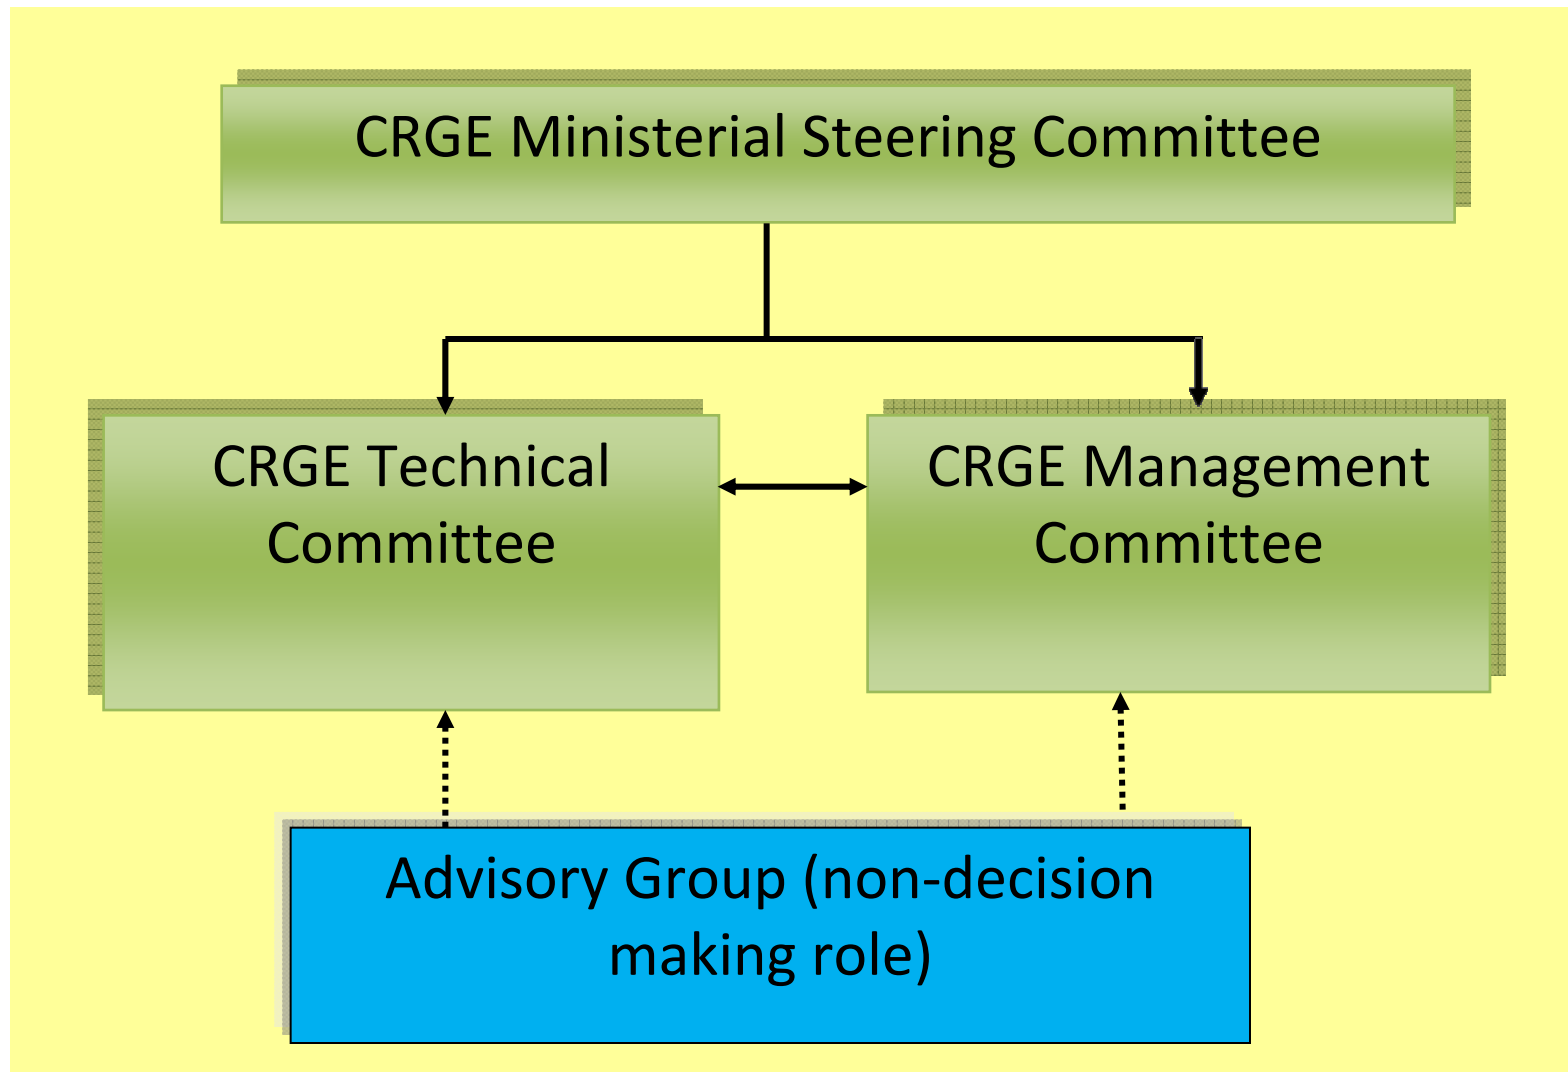

## Financial Sources

The Facility mobilizes a range of financial sources:

- Government budget
- Private finance
- Carbon trading schemes
- Development partners

## Fund disbursement

- Grant and non-grant modality

## Structure of the CRGE Facility

The CRGE Facility will have two windows:

- a **Strategic window**-exclusively provide sector wide support and
- a **Responsive window**- provide demand-driven support for implementation and institution-building activities

## **The CRGE Facility Administration and Management**

- The Ministerial Steering Committee provides overall direction and guidance
- MoFED leads the Management Committee, hosts the facility secretariat, and manages the fund
- EPA leads the Technical Committee and quality assurance of investment plans and proposals
- UNDP-MPTF plays trustee role
- Advisory group provides advisory support-without decision
- UNDP Country office provides technical and capacity building support